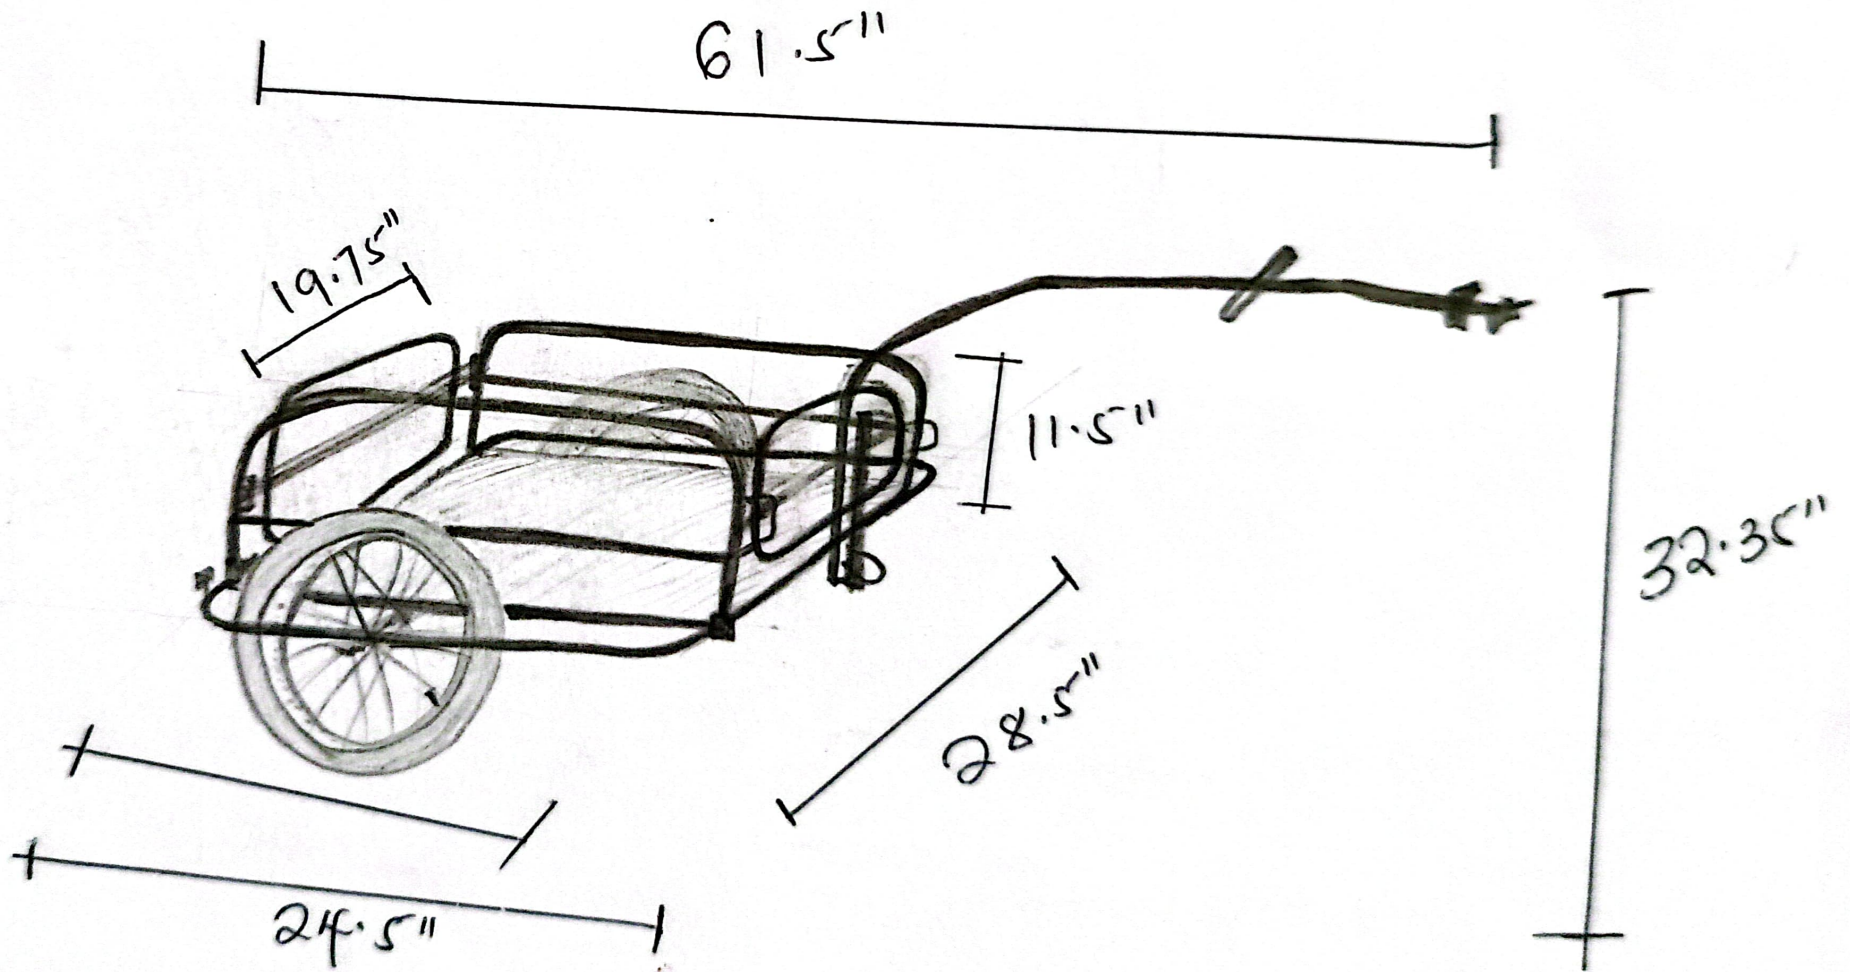

CONTACT:

ADAM
0791296234

PROJECT: BIKE CARGO TRAILER

VERSION: 1.0

MODEL: SKETCH

CONTACT:

ADAM

0791296234

PROJECT: BIKE CARGO TRAILER

VERSION: 2.0

MODEL: SKETCH

CONTACT:
ADAM
0191 296 234

PROJECT: BIKE CARGO TRAILER
INDIVIDUAL PARTS -
SKETCH

PARTS' LIST

- | | |
|------------------|------------------------|
| 1: WHEEL | 6: CONNECTOR ROD |
| 2: AXLE | 7: SWING BAR |
| 3: SIDE FRAME(S) | 8: CONNECTORS |
| 4: BASE | 9: HANDLES |
| 5: REAR FRAME(S) | 10: CONNECTOR SKEWER |