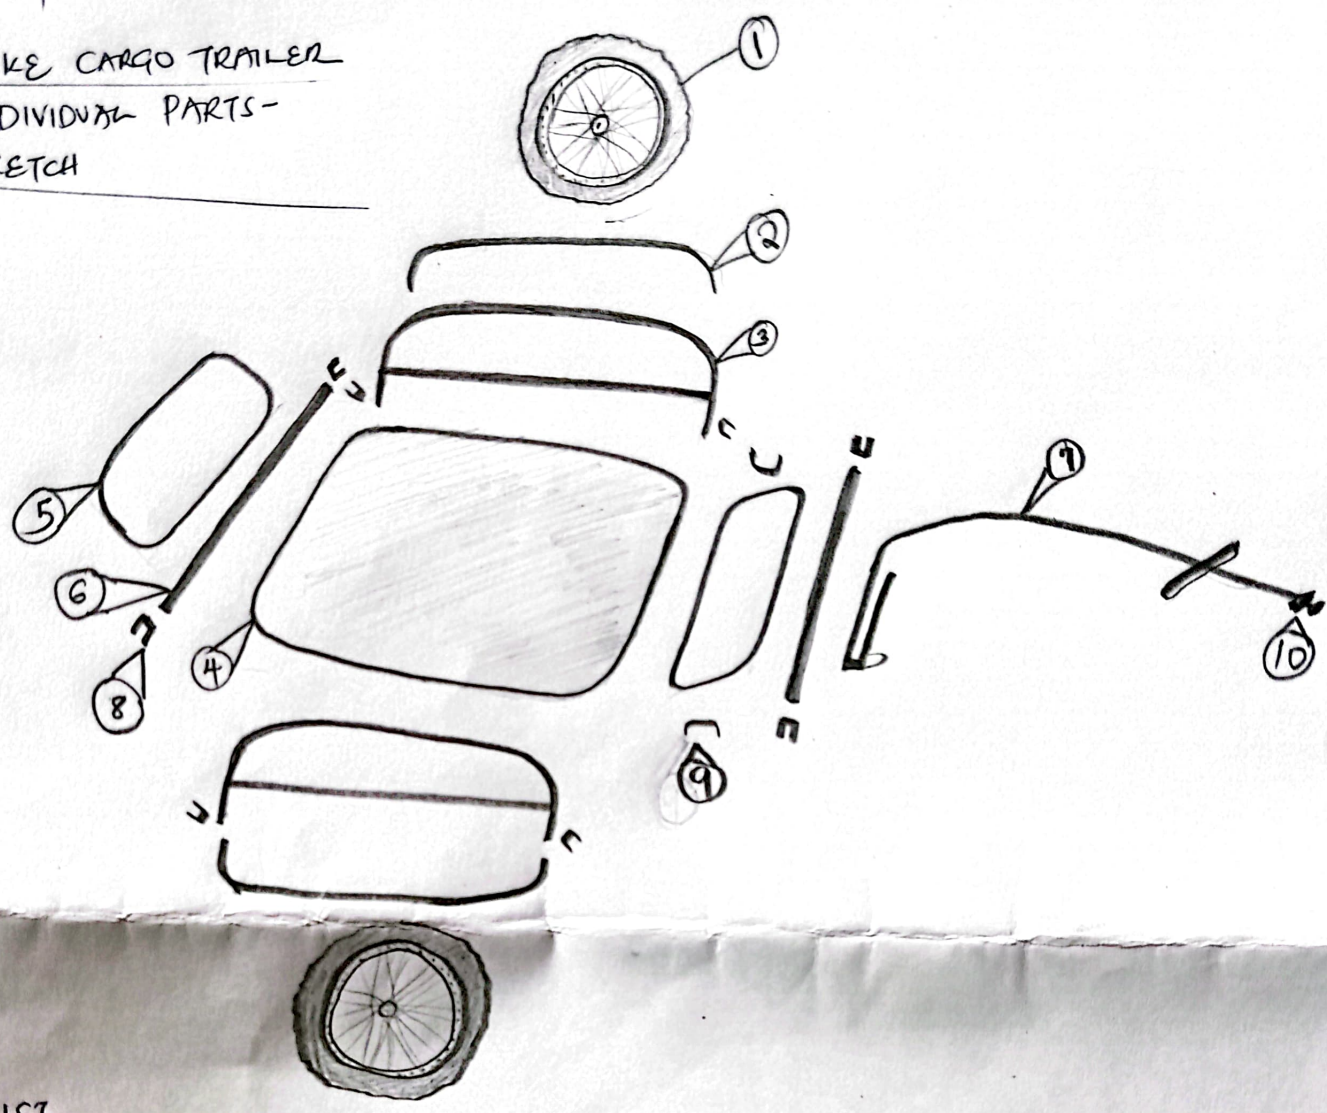

PROJECT: BIKE CARGO TRAILER

VERSION: 2.0

MODEL: SKETCH

CONTACT:
ADAM
0191 296 234

PROJECT: BIKE CARGO TRAILER
INDIVIDUAL PARTS -
SKETCH

PARTS' LIST

- | | |
|------------------|------------------------|
| 1: WHEEL | 6: CONNECTOR ROD |
| 2: AXLE | 7: SWING BAR |
| 3: SIDE FRAME(S) | 8: CONNECTORS |
| 4: BASE | 9: HANDLES |
| 5: REAR FRAME(S) | 10: CONNECTOR SKEWER |