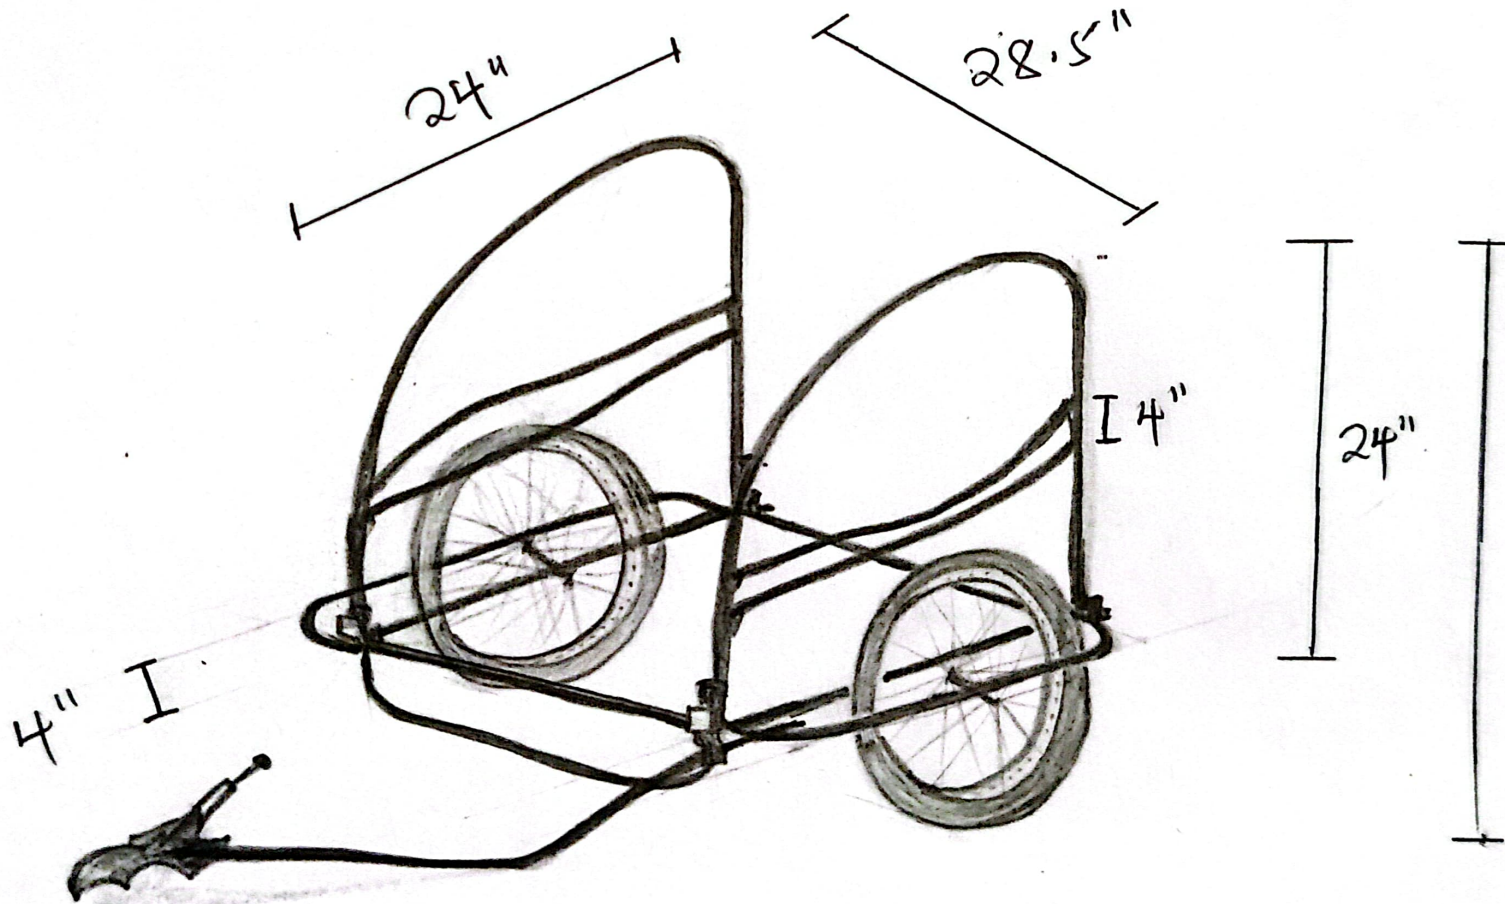

CONTACT:

ADAM
0791296234

PROJECT: BIKE CARGO TRAILER

VERSION: 1.0

MODEL: SKETCH

CONTACT:

ADAM

0791296234

PROJECT: BIKE CARGO TRAILER

VERSION: 2.0

MODEL: SKETCH

CONTACT:
ADAM
0191 296 234

PROJECT: BIKE CARGO TRAILER
INDIVIDUAL PARTS -
SKETCH

PARTS' LIST

- | | |
|------------------|------------------------|
| 1: WHEEL | 6: CONNECTOR ROD |
| 2: AXLE | 7: SWING BAR |
| 3: SIDE FRAME(S) | 8: CONNECTORS |
| 4: BASE | 9: HANDLES |
| 5: REAR FRAME(S) | 10: CONNECTOR SKEWER |